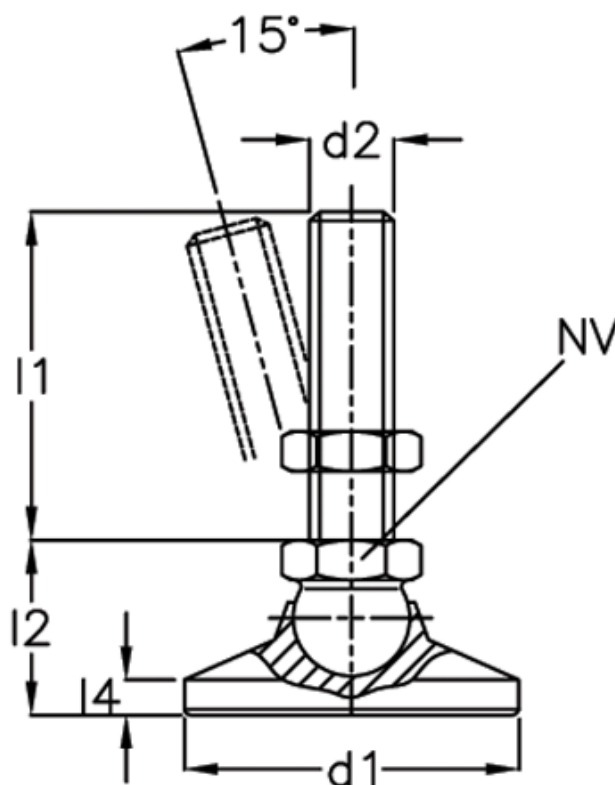

Article number: 20343225M850KR

Description: E+G Levelling foot
GN 343.2-25-M8-50-KR

Note: 0

Measures

d1 = 25

d2 = M8

l1 = 50

l2 = -

l3 = 20.5

l4 = -

l5 = 5.5

NV = 12

Static load = 10

Weight in (g) = 50